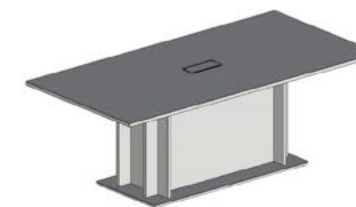

Tavolo riunione rettangolare in melaminico.
Rectangular meeting table in melamine.

Code	Dimension cm	Dimension inches
ZZSQUARMTB4021	210x105x71h	82³/₈" x 41³/₈" x 28³/₈"h

Piano e base in melaminico.
Top and base in melamine coated panel.

SQUARE - Cassettiera su ruote - Pedestal on casters

Cassettiera su ruote con 3 cassetti dotati di serratura e vaschetta portacancelleria.
Chest of drawers on casters with 3 drawers with lock and stationery tray.

Code	Dimension cm	Dimension inches
ZZSQUARSPD4000	42x53x52h	16¹/₂" x 20¹/₈" x 20¹/₈"h

Struttura in metallo con top e frontali dei cassetti rivestiti con pannelli di melaminico. Fianchi e retro in metallo verniciato alluminio (RAL 9006).
Metal structure with top and drawers front covered with melamine panels. Sides and back panel in epoxy powder coated in aluminum (RAL 9006).

I4MARIANI S.R.L.
VIA S. ANTONIO 102/104 22066 MARIANO COMENSE COMO, ITALY PH +39 031 746204 FAX +39 031 749060
INFO@I4MARIANI.IT WWW.I4MARIANI.COM

I4MARIANI | TECH