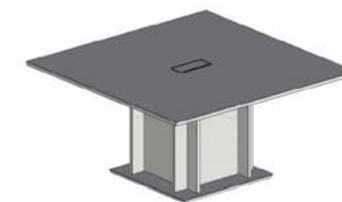

SQUARE - Tavoli riunione - Meeting tables

Tavolo riunione quadrato in melaminico.
Square meeting table in melamine.

Code	Dimension cm	Dimension inches
ZZSQUARMTB4020	150x150x72h	59" x 59" x 28³/₈"h

Piano e base in melaminico.
Top and base in melamine coated panel.