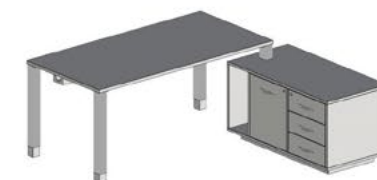

Code	Dimension cm	Dimension inches
ZZSQUARDSK4009	160x80x72h	63" x 31¹/₂ x 28³/₈h
ZZSQUARDSK4011	180x80x72h	70¹/₈ x 31¹/₂ x 28³/₈h

Piano in melaminico. Gambe in alluminio millerighe. Mobile di servizio completamente in melaminico
Top in melamine coated panel. Legs in ribbed aluminum. Sideboard cabinet completely in melamine