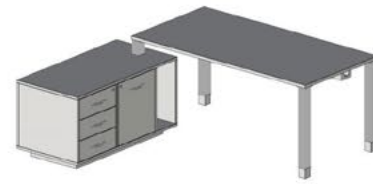

SQUARE - Scrivanie e allunghi - Desks and extensions

Scrivanie con mobile di servizio portante sinistro. Mobile dotato di 1 vano a giorno, 1 anta con serratura e 3 cassetti con serratura e vaschetta porta cancelleria. Dimensione del mobile cm. 110x56x58h

Desks with left supporting sideboard cabinet. Sideboard cabinet with 1 open compartment, 1 door with lock and 3 drawers with lock and stationery tray. Cabinet size inches 43¹/₄ x 22¹/₈.

Code	Dimension cm	Dimension inches
ZZSQUARDSK4008	160x80x72h	63" x 31¹/₂" x 28³/₈"h
ZZSQUARDSK4010	180x80x72h	70¹/₈" x 31¹/₂" x 28³/₈"h

Piano in melaminico. Gambe in alluminio millerighe. Mobile di servizio completamente in melaminico
Top in melamine coated panel. Legs in ribbed aluminum. Sideboard cabinet completely in melamine