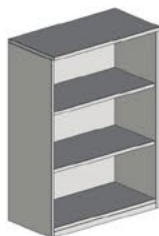

SQUAD - Mobili contenitori - Storage cabinets

Contentore a giorno con due ripiani.
Open cabinet with two shelves.

Code	Dimension cm	Dimension inches
ZZSQUADCBN4103	90x46x125h	35$\frac{1}{2}$" x 18$\frac{1}{8}$" x 49$\frac{1}{4}$"h